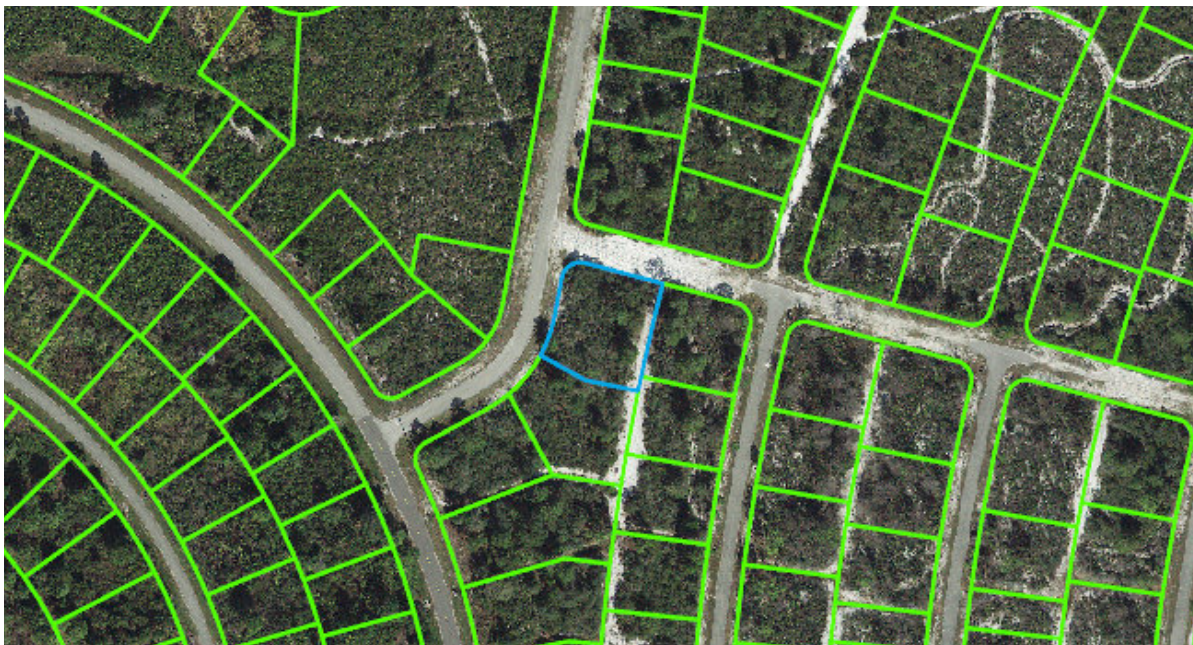

Map #10

Parcel C-04-34-28-160-3340-0240

6412 CABALLERO BLVD
SEBRING, FL 33872

Owners:

HIGHLANDS COUNTY BOARD OF CNTY COMM

Mailing Address

PO BOX 1926
SEBRING, FL 33871-1926

DOR Code: 86 - COUNTY

Neighborhood: 1086.00 - SUN N LAKES UNIT 16

Millage: 40 - County Southwest Water

Map ID: 4A

Legal Description

SUN N LAKE EST OF SEBRING
UNIT 16 PB 10 PG 4
LOT 24 BLK 334

Value Summary

Total Building Value	\$0
Total XF Value	\$0
Total Land Value	\$6,623
Total Land value - Agri.	\$0
Income	NA
Total Classified Use Value	\$0
Total Just Value	\$6,623