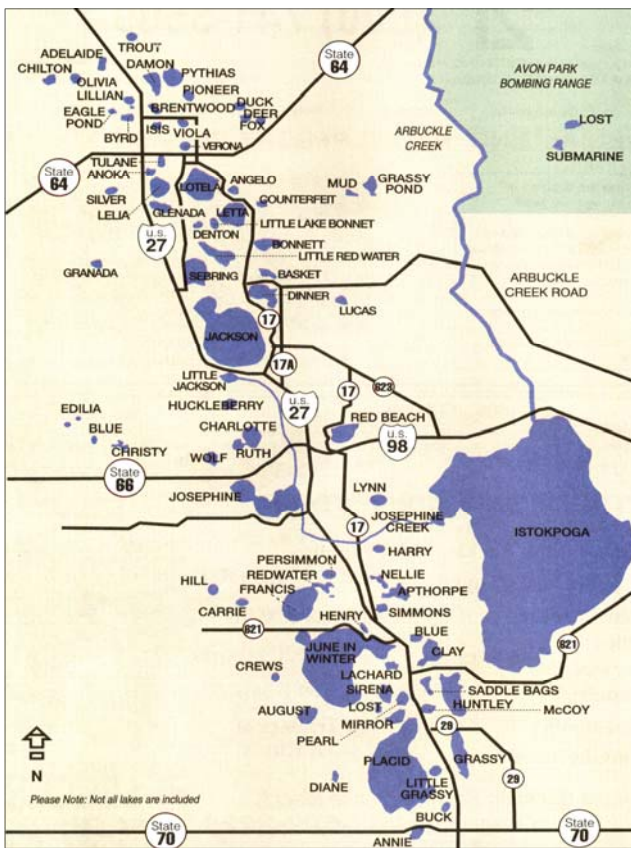

Highlands County